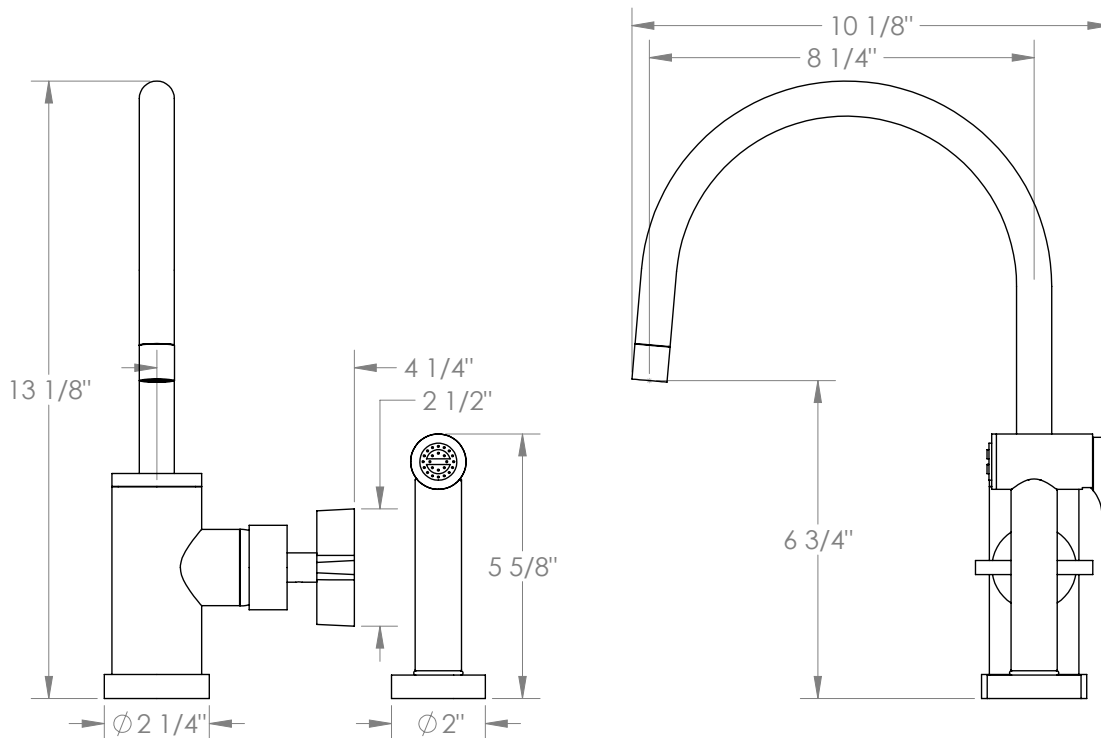

# WATERMARK

BROOKLYN, NEW YORK

*Blue*  
**37-7.4G-BL3**

Deck Mounted, Gooseneck, Monoblock Kitchen  
Faucet with Side Spray

- Side Spray Hose Length: 50" (Final Length May Vary)
- Fits Deck Up To 1-1/2" Thick
- Recommended Mounting Hole: 1-3/8"
- All Lead-Free Brass Construction
- Flow Rate: 1.75 GPM
- Ceramic Mixing Cartridge
- 360° Rotating Spout
- Professional Installation Required

Available in all finishes shown on the [Watermark Designs website](https://www.watermark-designs.com)

Meets the applicable requirements of ASME A112.18.1-2005/CSA B125.1-05, entitled "Plumbing Supply Fittings".

Watermark Designs reserves the right to make revisions without notice to produce specifications. All product dimensions are nominal.

09/2023

350 Dewitt Ave. Brooklyn, NY 11207 USA | T: 1 718 257 2800 | F: 1 718 257 2144 | [customerservice@watermark-designs.com](mailto:customerservice@watermark-designs.com)