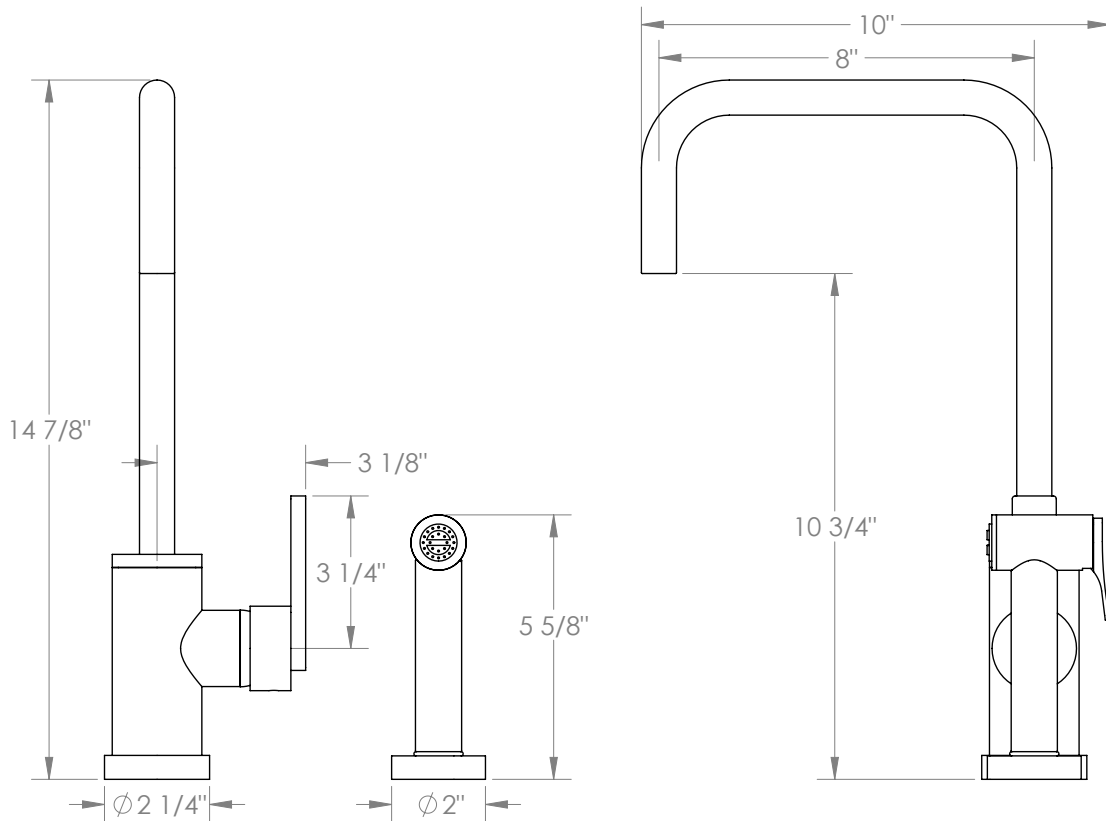

WATERMARK

BROOKLYN, NEW YORK

Rainey 70-7.4-RNS4

Deck Mounted 2 Hole Kitchen Set - Includes Side Spray

- Side Spray Hose Length: 50" (Final Length May Vary)
- Fits Deck Up To 1-1/2" Thick
- Recommended Mounting Hole: 1-3/8"
- Lead-Free Brass Construction
- Flow Rate: 1.75 GPM
- Kerox Ceramic Mixing Cartridge
- 360° Rotating Spout
- Professional Installation Required

Available in all finishes shown on the [Watermark Designs website](https://www.watermark-designs.com)

Meets the applicable requirements of ASME A112.18.1/CSA B125.1, entitled "Plumbing Supply Fittings".

Watermark Designs reserves the right to make revisions without notice to product specifications. All product dimensions are nominal.

04/2024

350 Dewitt Ave. Brooklyn, NY 11207 USA | T: 1 718 257 2800 | F: 1 718 257 2144 | customerservice@watermark-designs.com