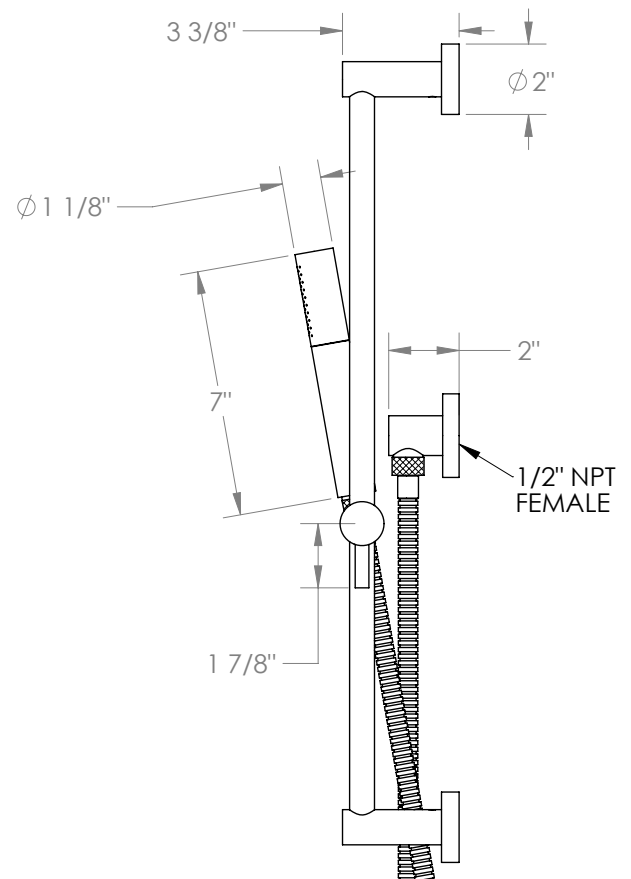

WATERMARK

BROOKLYN, NEW YORK

Rainey

70-HSPB1-RNS4

Positioning Bar Shower Kit with Hand Shower

- Handshower Flow Rate: 1.75 GPM
- Slide bar features an adjustable shower holder that can be set along length of bar and can be set at angle up to 45°
- Hose Length: 69"
- Includes two backflow preventers- one in the hand shower and one in the wall elbow

Includes The Following Components:

- Shower Positioning Bar: 70-6524
- Hand Shower: SH-TIT30
- Wall Elbow: ELB-TIT2
- Shower Hose: DS-4079

Available in all finishes shown on the [Watermark Designs website](https://www.watermark-designs.com)

Meets the applicable requirements of ASME A112.18.1-2005/CSA B125.1-05, entitled "Plumbing Supply Fittings".

Watermark Designs reserves the right to make revisions without notice to produce specifications. All product dimensions are nominal.