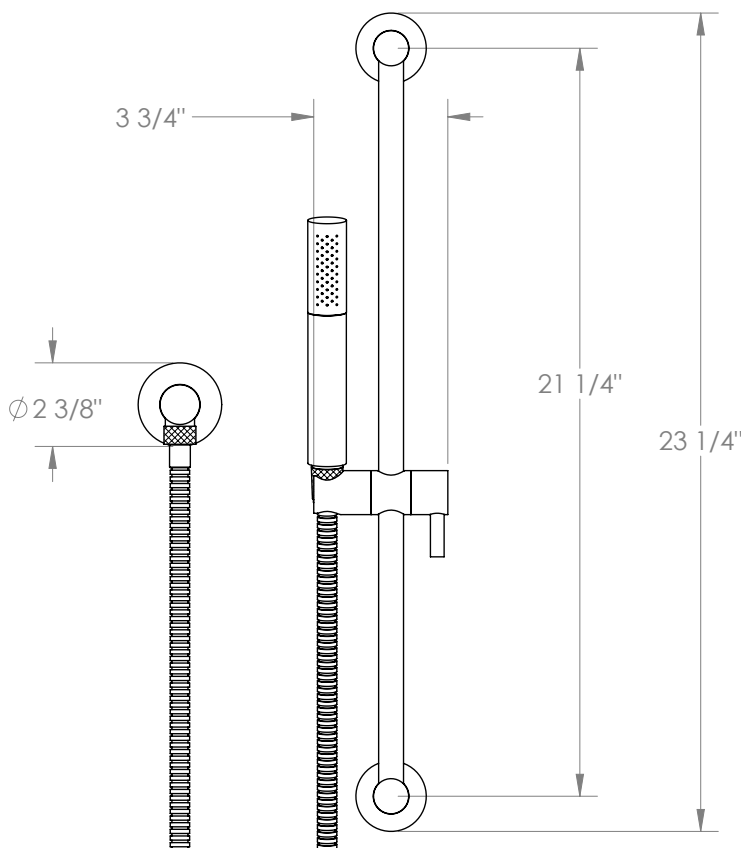

WATERMARK

BROOKLYN, NEW YORK

Rainey

70-HSPB1-RNS4

Positioning Bar Shower Kit with Hand Shower

- Handshower Flow Rate: 1.75 GPM
- Slide bar features an adjustable shower holder that can be set along length of bar and can be set at angle up to 45°
- Hose Length: 69"
- Includes two backflow preventers- one in the hand shower and one in the wall elbow

Includes The Following Components:

- Shower Positioning Bar: 70-6524
- Hand Shower: SH-TIT30
- Wall Elbow: ELB-TIT2
- Shower Hose: DS-4079

Available in all finishes shown on the [Watermark Designs website](https://www.watermark-designs.com)

Meets the applicable requirements of ASME A112.18.1-2005/CSA B125.1-05, entitled "Plumbing Supply Fittings".

Watermark Designs reserves the right to make revisions without notice to produce specifications. All product dimensions are nominal.