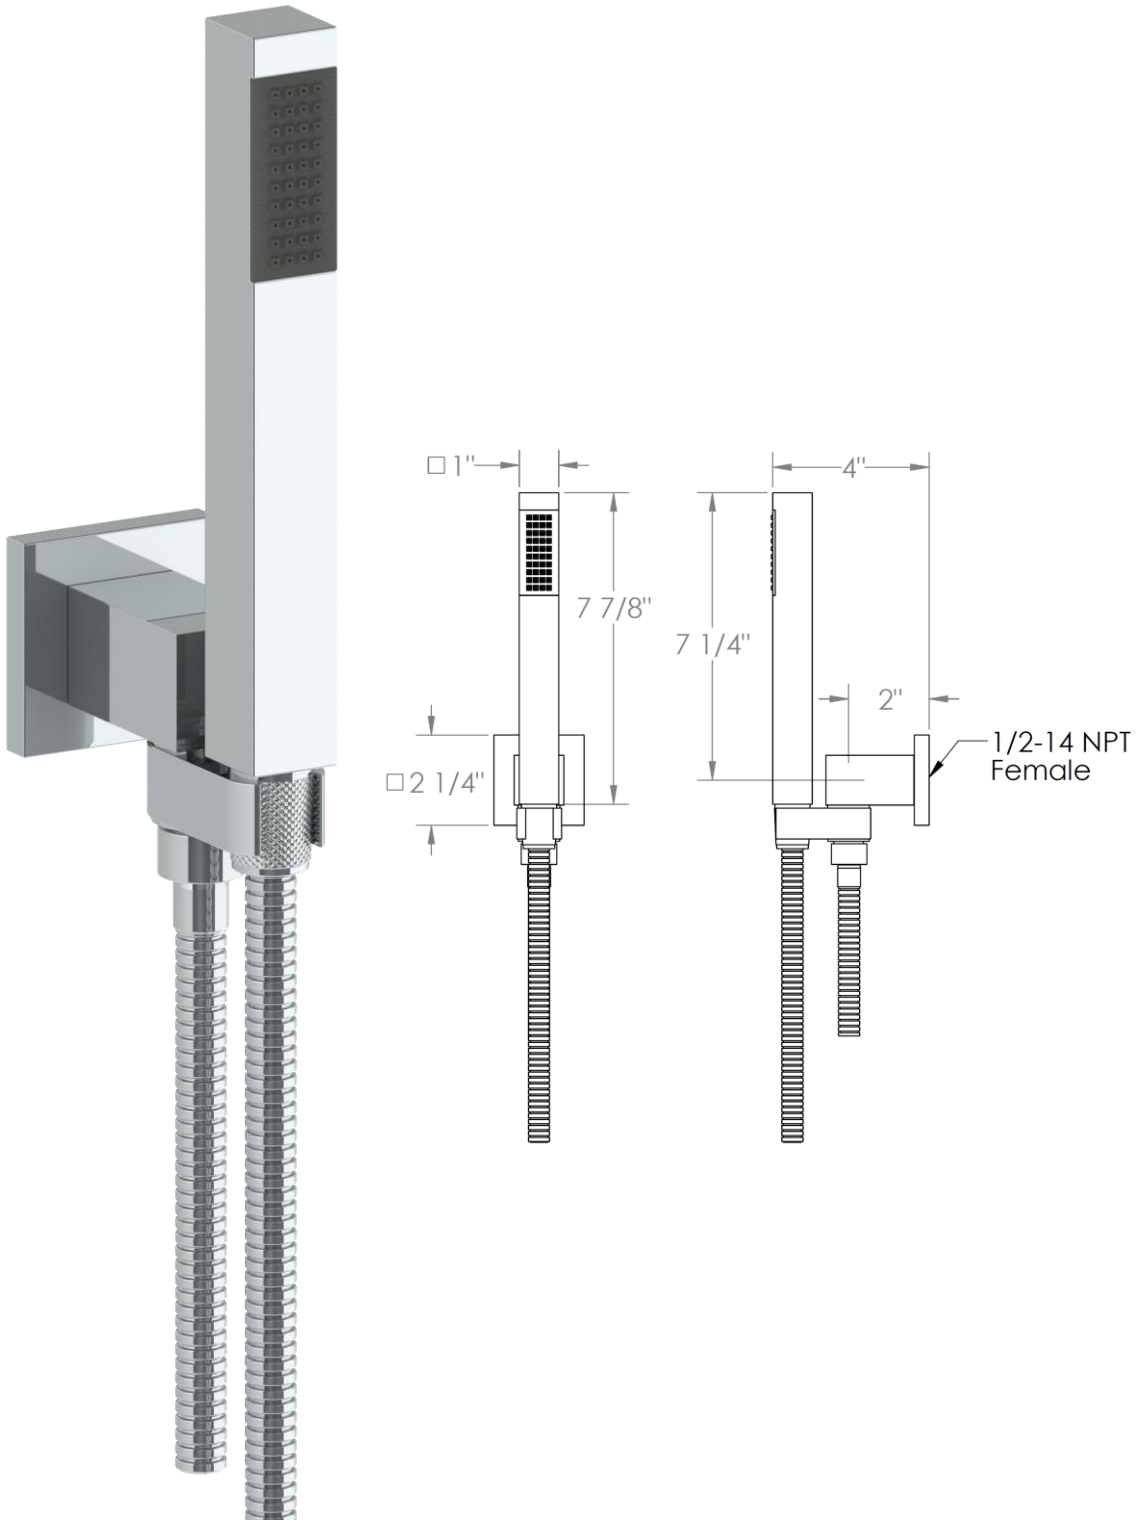

97-HSHK3

Wall Mounted Hand Shower Set with Slim Hand Shower and 69" Hose
Flow Rate: 1.75 GPM

Meets the applicable requirements of ASME A112.18.1-2005/CSA B125.1-05, entitled "Plumbing Supply Fittings"

WATERMARK DESIGNS 2/8/2019