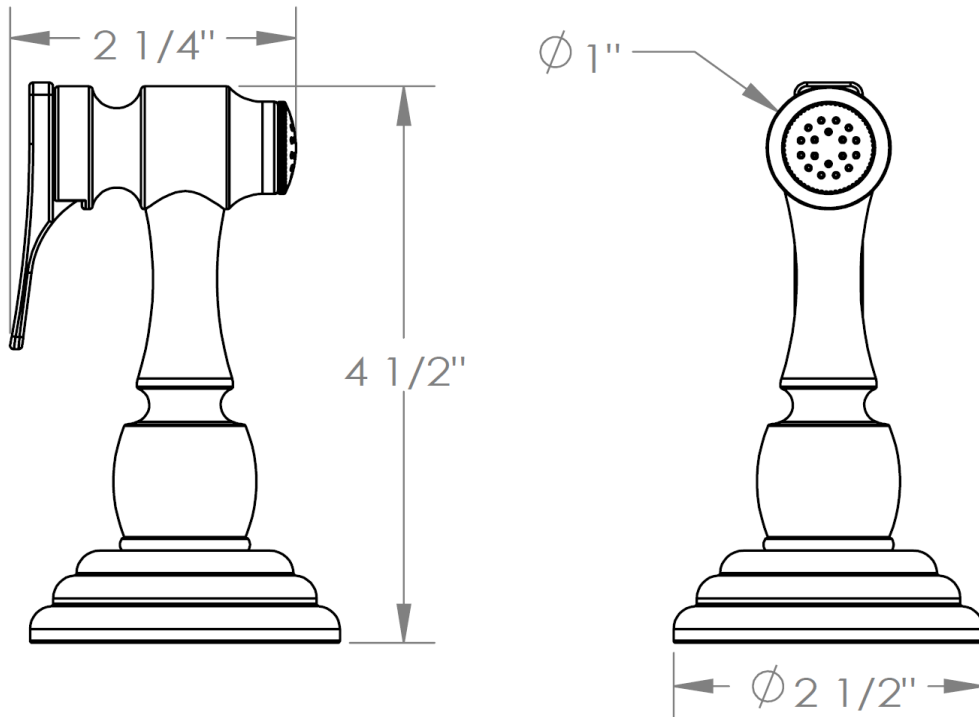

MSA4
Paris Metal Hand Spray

Meets the applicable requirements of ASME A112.18.1-2005/CSA B125.1-05, entitled "Plumbing Supply Fittings"

WATERMARK DESIGNS 2/9/2015

350 Dewitt Ave Brooklyn NY 11207 USA T 718 257 2800 F 718 257 2144 info@watermark-designs.com