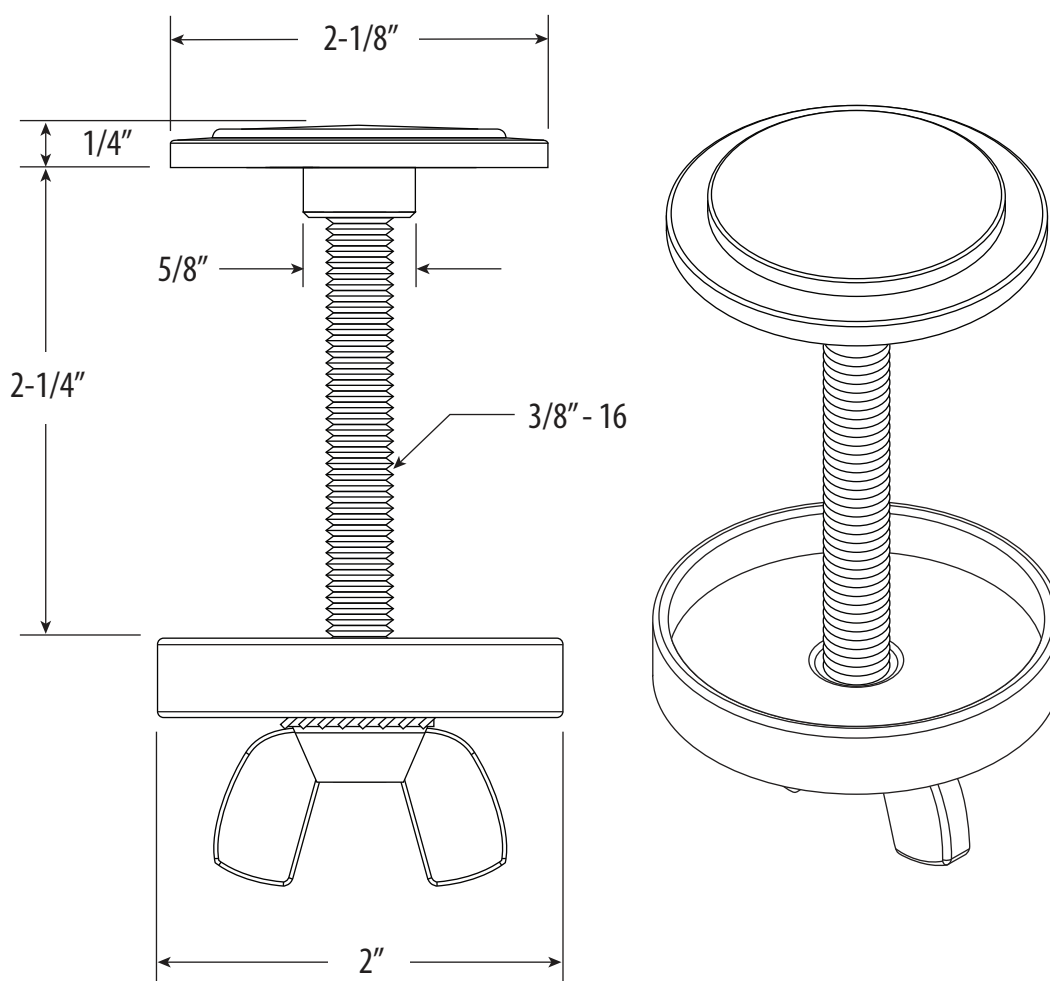

CONTEMPORARY SINK HOLE COVER

3080

- MAX COUNTER THICKNESS 2-1/4"
- INSTALL HOLE SIZE ADAPTABLE UP TO 1-3/8"

DIMENSIONS MAY VARY AND ARE SUBJECT TO CHANGE. NO RESPONSIBILITY IS ASSUMED FOR USE OF SUPERCEDED OR VOIDED DATA