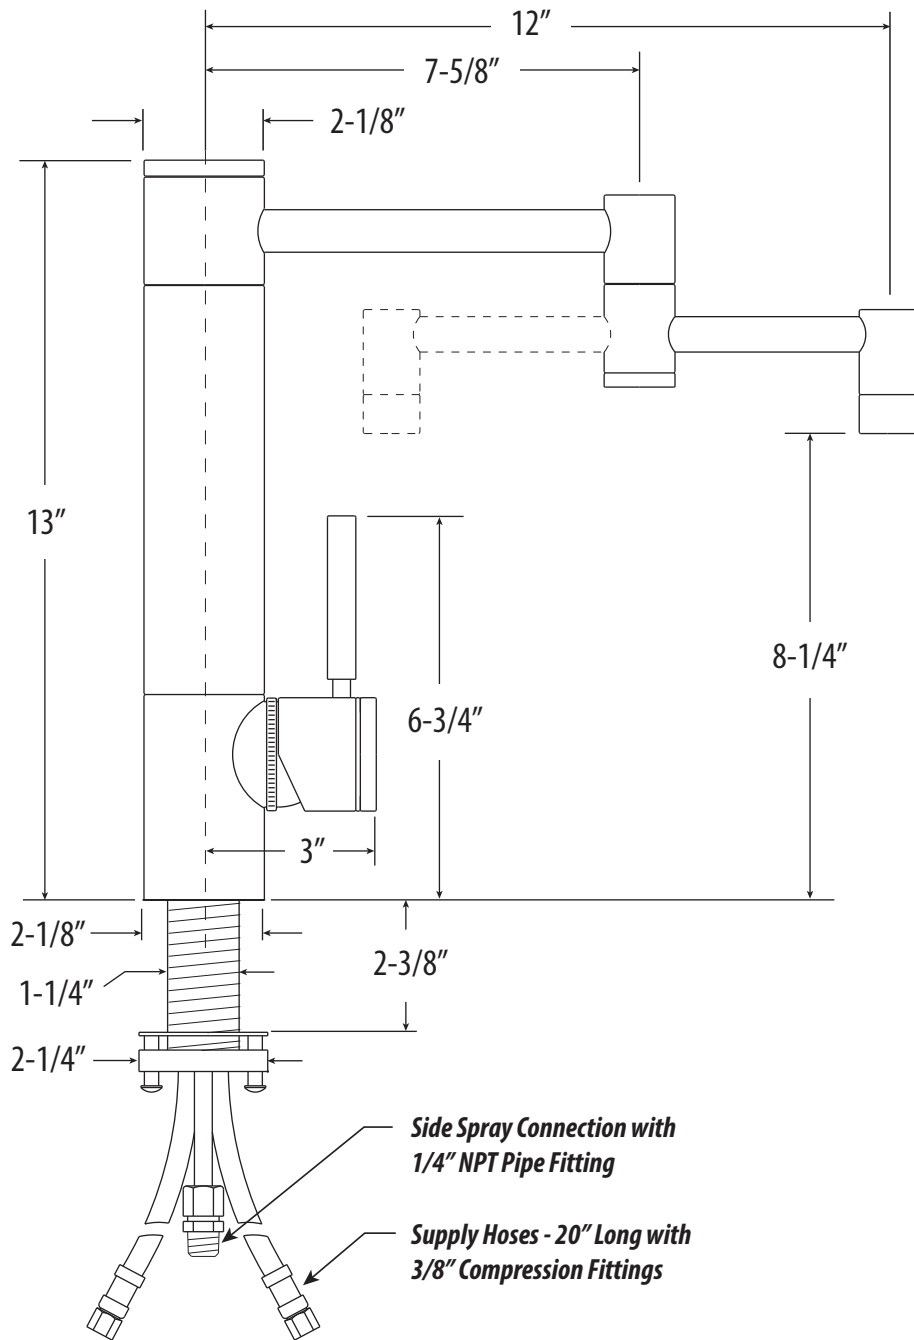

## HUNLEY KITCHEN FAUCET / 12" ARTICULATED SPOUT

### 3600-12

- MAX COUNTER THICKNESS 2-3/8"
- MINIMUM INSTALL HOLE SIZE 1-3/8"

DIMENSIONS MAY VARY AND ARE SUBJECT TO CHANGE. NO RESPONSIBILITY IS ASSUMED FOR USE OF SUPERCEDED OR VOIDED DATA