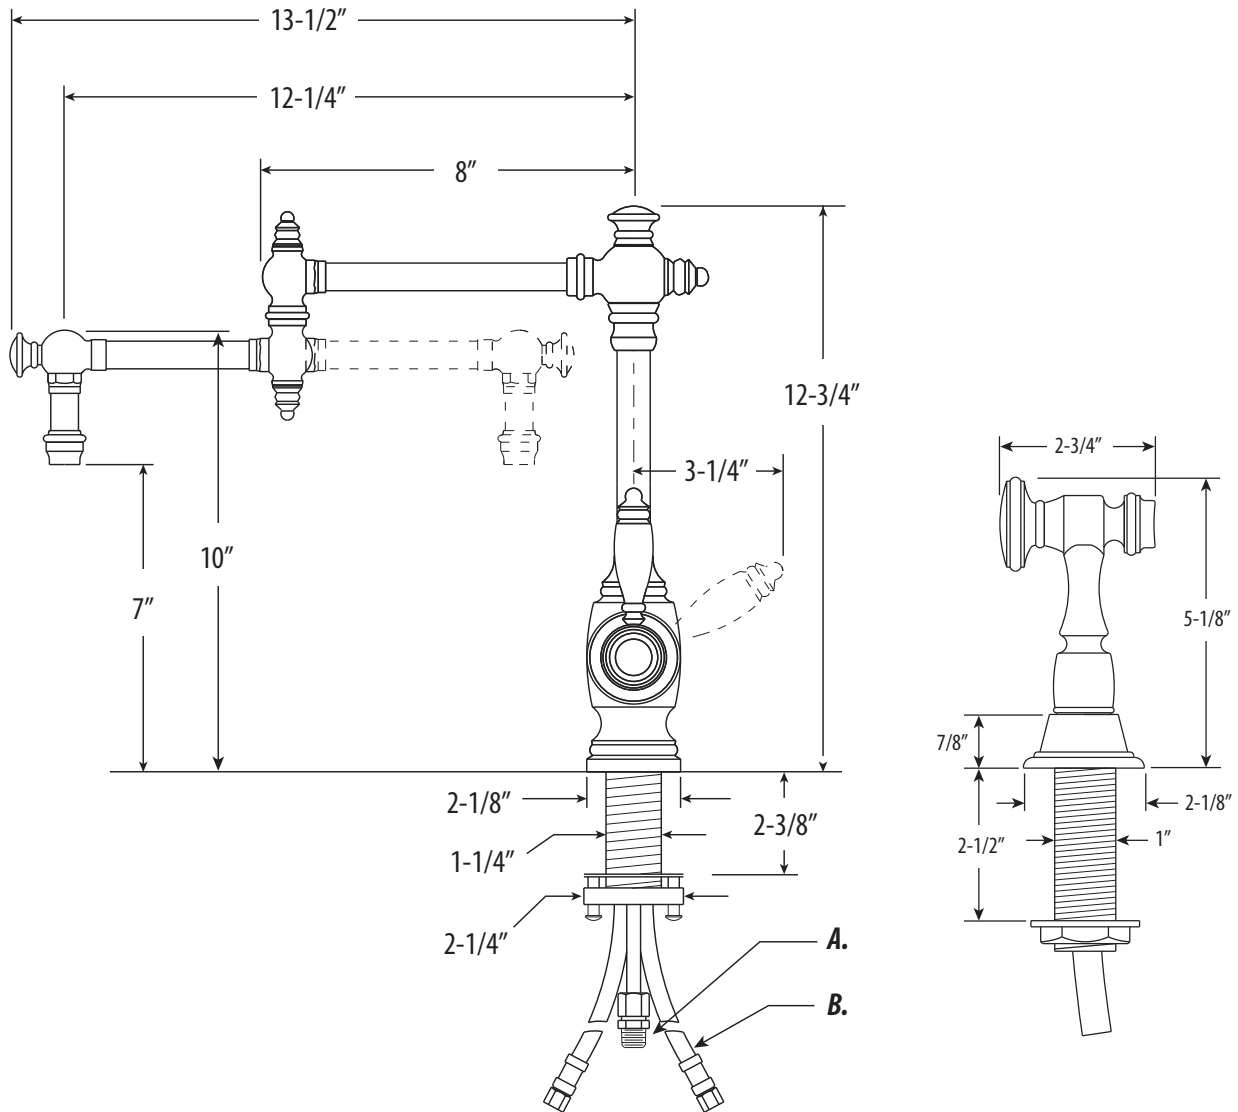

## TOWSON KITCHEN FAUCET / 12" ARTICULATED SPOUT / W SIDE SPRAY

# 4100-12-1

- MAX COUNTER THICKNESS 2-3/8"
- MINIMUM INSTALL HOLE SIZE 1-3/8"

- A. Side Spray Connection with 1/4" NPT Pipe Fitting
- B. Supply Hoses - 20" Long with 3/8" Compression Fittings

DIMENSIONS MAY VARY AND ARE SUBJECT TO CHANGE. NO RESPONSIBILITY IS ASSUMED FOR USE OF SUPERCEDED OR VOIDED DATA