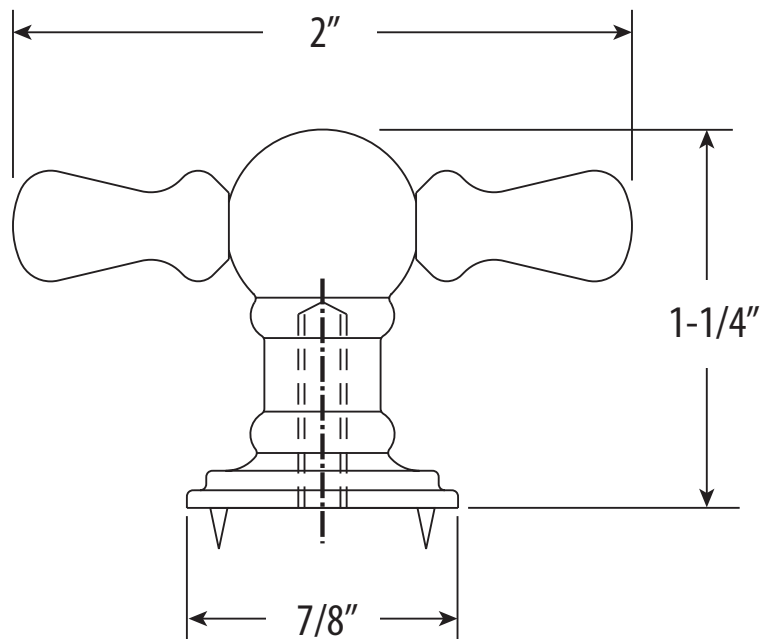

TRADITIONAL SMALL DECORATIVE CABINET T-PULL

HTK-006

• FITS MATERIALS FROM 1/4" TO 1-1/2" THICK

DIMENSIONS MAY VARY AND ARE SUBJECT TO CHANGE. NO RESPONSIBILITY IS ASSUMED FOR USE OF SUPERCEDED OR VOIDED DATA