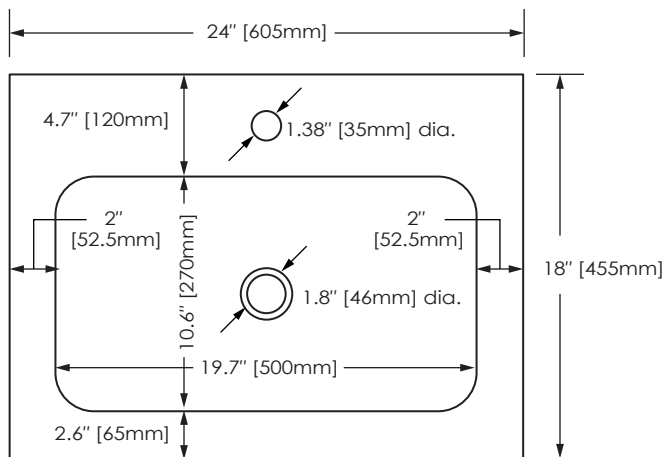

FEATURES

- Glossy white finish
- Rear overflow with rectangular integral bowl
- Top pre-cut for single-hole faucet and standard drain
- Available in 24" and 31" sizes

COLORS / FINISHES

- WT: White

NOMINAL DIMENSIONS

- 24" Width x 18" Depth x 5" High

SPECIFIED MODEL

MODEL	DESCRIPTION	COLORS / FINISHES
RES61MWT	24" Resin top with rectangular bowl	☐ White

RECOMMENDED COMPONENT		
CYLSL10CP	RYVYR Small Cylinder Faucet	☐ Chrome
UM110CP	RYVYR Pop-up Umbrella Drain with Overflow	☐ Chrome

(TOP VIEW)

Clean the vanity top with a soft cloth and a mild cleanser.