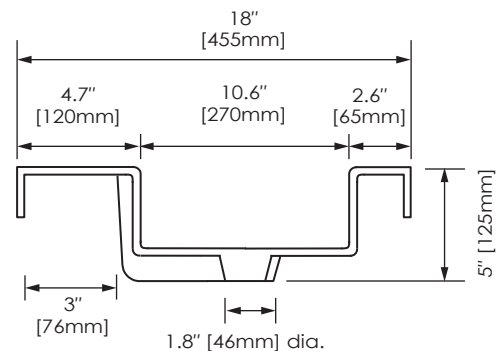

(SIDE VIEW)

Clean the vanity top with a soft cloth and a mild cleanser.