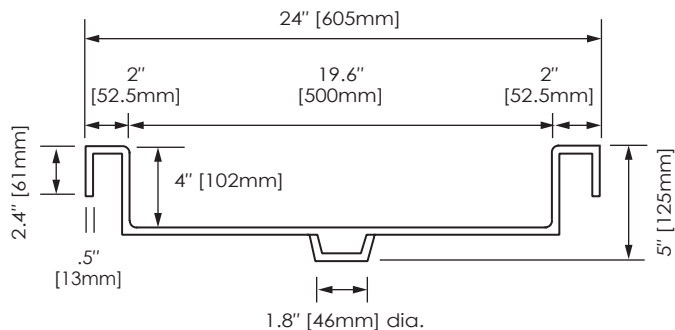

(FRONT VIEW)