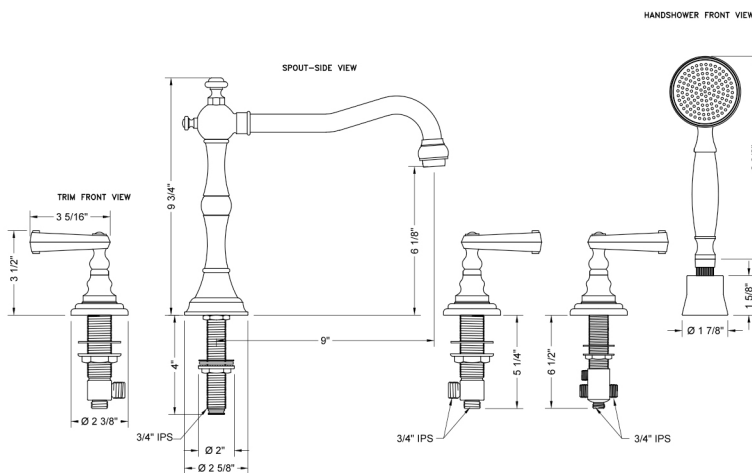

Roaring 20's Roman Tub Set with Ribbon Lever Handles and Straight Handshower

Model #: 9930-T667-S-240-TRIM-

FEATURES:

- All brass roman deck mount tub set trim with straight handshower
- Any handshower can be used. For alternate handshower contact JACLO for the model #.
- Quick connect/disconnect spout
- Swivel Spout includes full flow aerator
- Includes:
 - B240 handshower
 - 3060-DS hose
 - 8030 straight handshower mount
 - 8019 deck mount sleeve
- Spout Hole Size: 1 1/4" - 1 3/8"
- Valve Hole Size: 1 1/4" - 1 3/8"
- ADA Compliant Levers
- Requires J-6910-DIV-RGH rough in kit

SPECIFICATION DRAWING:

* SPEC SHOWN WITH ROUGH KIT
SOLD SEPARATELY

AVAILABLE HANDLES: