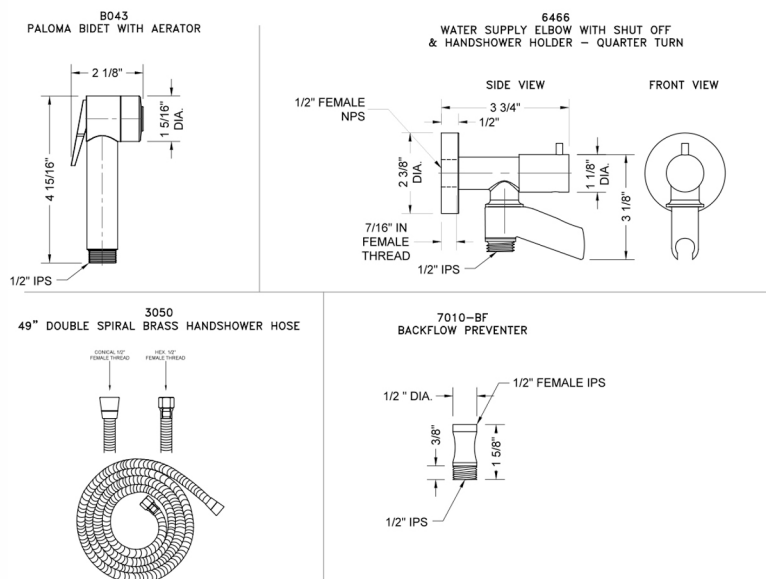

Paloma Bidet Spray Kit with Aerator & On/Off Water Supply

Model #: B043-646-

FEATURES:

- Soft aerated bidet jet
- 1/2" Female inlet x 1/2" Male outlet
- Note:
 - Water must be turned off when not in use
- Kit includes:
 - Bidet handshower P/N B043
 - Water supply elbow with on/off valve and swivel handshower holder P/N 6466
 - Hose P/N 3049-DS
 - Dual check valve back flow preventer P/N 7010-BF

SPECIFICATION DRAWING:

SPRAY PATTERNS: