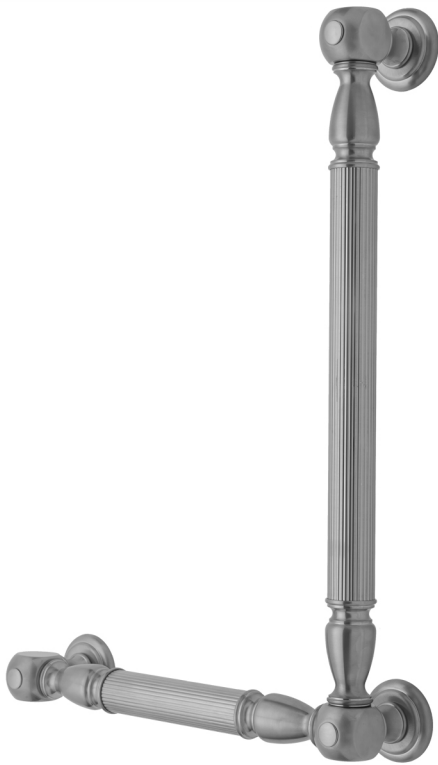

## G21 24H x 12W 90° Left Hand Grab Bar

Model #: **G21-24H-12W-LH-**

### FEATURES:

- ADA compliant when properly installed
- All brass construction, fully polished & plated
- All grab bars can be custom sized. Contact JACLO for pricing & availability
- Optional handshower sliders and toilet paper/wash cloth holders can be added only upon initial order
- Grab bars over 32" REQUIRE a middle post

### AVAILABLE FINISHES:

Polished Chrome (PCH)	Satin Chrome (SC)	Bronze Umber (BU)
Satin Nickel (SN)	Pewter (PEW)	Caramel Bronze (CB)
Polished Nickel (PN)	Antique Brass (AB)	Antique Copper (ACU)
Oil-Rubbed Bronze (ORB)	Polished Brass (PB)	Polished Copper (PCU)
Vintage Bronze (VB)	Satin Brass (SB)	Matte Black (MBK)
Satin Gold (SG)	Polished Gold (PG)	Black Nickel (BKN)
Bombay Gold (BG)	Jewelers Gold (JG)	Europa Bronze (EB)
White (WH)	Sedona Beige (SDB)	Tristan Brass (TB)
Unlacquered Brass (ULB)	Satin Cooper (SCU)	

### SPECIFICATION DRAWING:

BRASS LUXURY GRAB BAR			
PART. #	DESCRIPTION	A H	B W
G21-12H-12W	CENTER TO CENTER	12"	12"
G21-12H-16W	CENTER TO CENTER	12"	16"
G21-12H-24W	CENTER TO CENTER	12"	24"
G21-12H-32W	CENTER TO CENTER	12"	32"
G21-16H-12W	CENTER TO CENTER	16"	12"
G21-16H-16W	CENTER TO CENTER	16"	16"
G21-16H-24W	CENTER TO CENTER	16"	24"
G21-16H-32W	CENTER TO CENTER	16"	32"
G21-24H-12W	CENTER TO CENTER	24"	12"
G21-24H-16W	CENTER TO CENTER	24"	16"
G21-24H-24W	CENTER TO CENTER	24"	24"
G21-24H-32W	CENTER TO CENTER	24"	32"
G21-32H-12W	CENTER TO CENTER	32"	12"
G21-32H-16W	CENTER TO CENTER	32"	16"
G21-32H-24W	CENTER TO CENTER	32"	24"
G21-32H-32W	CENTER TO CENTER	32"	32"