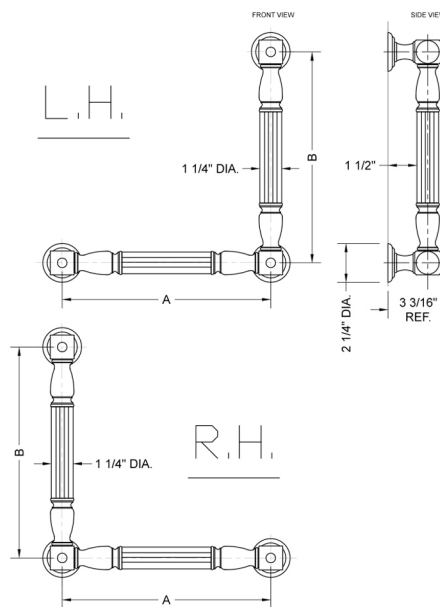

## G21 24H x 12W 90° Left Hand Grab Bar

Model #: **G21-24H-12W-LH-**

### FEATURES:

- ADA compliant when properly installed
- All brass construction, fully polished & plated
- All grab bars can be custom sized. Contact JACLO for pricing & availability
- Optional handshower sliders and toilet paper/wash cloth holders can be added only upon initial order
- Grab bars over 32" REQUIRE a middle post

### SPECIFICATION DRAWING:

BRASS LUXURY GRAB BAR			
PART. #	DESCRIPTION	A H	B W
G21-12H-12W	CENTER TO CENTER	12"	12"
G21-12H-16W	CENTER TO CENTER	12"	16"
G21-12H-24W	CENTER TO CENTER	12"	24"
G21-12H-32W	CENTER TO CENTER	12"	32"
G21-16H-12W	CENTER TO CENTER	16"	12"
G21-16H-16W	CENTER TO CENTER	16"	16"
G21-16H-24W	CENTER TO CENTER	16"	24"
G21-16H-32W	CENTER TO CENTER	16"	32"
G21-24H-12W	CENTER TO CENTER	24"	12"
G21-24H-16W	CENTER TO CENTER	24"	16"
G21-24H-24W	CENTER TO CENTER	24"	24"
G21-24H-32W	CENTER TO CENTER	24"	32"
G21-32H-12W	CENTER TO CENTER	32"	12"
G21-32H-16W	CENTER TO CENTER	32"	16"
G21-32H-24W	CENTER TO CENTER	32"	24"
G21-32H-32W	CENTER TO CENTER	32"	32"