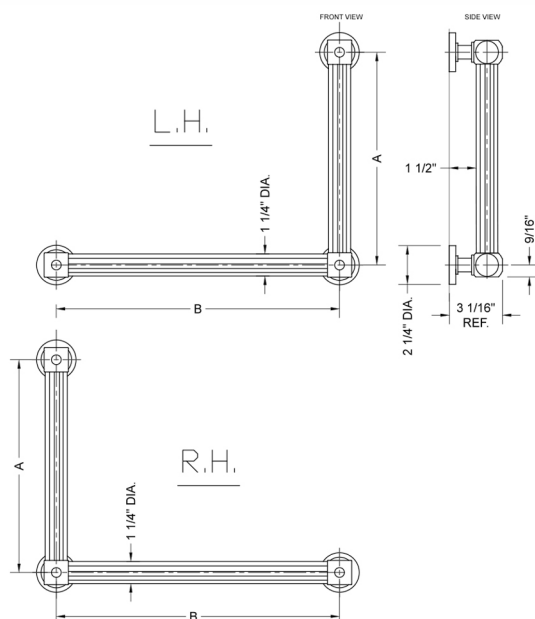

G71 12H x 16W 90° Right Hand Grab Bar

Model #: **G71-12H-16W-RH-**

FEATURES:

- ADA compliant when properly installed
- All brass construction, fully polished & plated
- All grab bars can be custom sized. Contact JACLO for pricing & availability
- Optional handshower sliders and toilet paper/wash cloth holders can be added only upon initial order
- Grab bars over 32" REQUIRE a middle post

SPECIFICATION DRAWING:

BRASS LUXURY GRAB BAR			
PART. #	DESCRIPTION	A H	B W
G71-12H-12W	CENTER TO CENTER	12"	12"
G71-12H-16W	CENTER TO CENTER	12"	16"
G71-12H-24W	CENTER TO CENTER	12"	24"
G71-12H-32W	CENTER TO CENTER	12"	32"
G71-16H-12W	CENTER TO CENTER	16"	12"
G71-16H-16W	CENTER TO CENTER	16"	16"
G71-16H-24W	CENTER TO CENTER	16"	24"
G71-16H-32W	CENTER TO CENTER	16"	32"
G71-24H-12W	CENTER TO CENTER	24"	12"
G71-24H-16W	CENTER TO CENTER	24"	16"
G71-24H-24W	CENTER TO CENTER	24"	24"
G71-24H-32W	CENTER TO CENTER	24"	32"
G71-32H-12W	CENTER TO CENTER	32"	12"
G71-32H-16W	CENTER TO CENTER	32"	16"
G71-32H-24W	CENTER TO CENTER	32"	24"
G71-32H-32W	CENTER TO CENTER	32"	32"