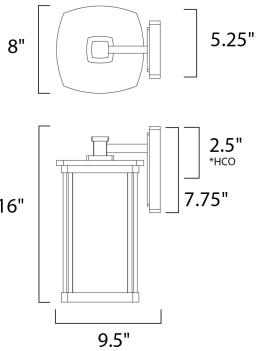

PRODUCT DESCRIPTION

The craftsman inspired Bungalow EE energy efficient outdoor cast aluminum collection is finished in Bronze. The exterior Seedy glass adds texture while the interior Wilshire glass adds warmth. The use of fluorescent light gives the ultimate in energy savings and low-maintenance operation. Bungalow EE is also available with incandescent light in the Bungalow collection.

FINISHES OPTION

GLASS

Seedy and Wilshire CDWS

MATERIAL

Die Cast Aluminum

RATINGS

cETLus
Wet Location

ADDITIONAL

INSTALL UP/DOWN: Up
INCANDESCENT WATTS: 160
RATED LIFE 10000 Hours
OPERATING TEMPERATURE:
-20°C (-4°F), 40°C (104°F)

MEASUREMENTS

DIMENSION : 8" W x 16" H x 9.5" Ext
BACK PLATE : 5.25" W x 7.75" H x 2.5" HCO
HANGING WEIGHT : 8.45 lb

LAMPING

INPUT VOLTAGE : 120V
LUMENS : 1,760 Rated
BULB : 1 x 26W Fluorescent GU24 , 26W Total
BULB INCLUDED : (Included)
DIMMABLE : No
COLOR_TEMP : 2700K

Always consult a qualified electrician before installing any lighting product.

WESTERN DISTRIBUTION CENTER (HEADQUARTER)
253 NORTH VINELAND AVE | CITY OF INDUSTRY, CA 91746

EASTERN DISTRIBUTION CENTER
4200 SHIRLEY DR. | ATLANTA, GA 30336

P. 626.956.4200 | F. 626.956.4225 | maximlighting.com