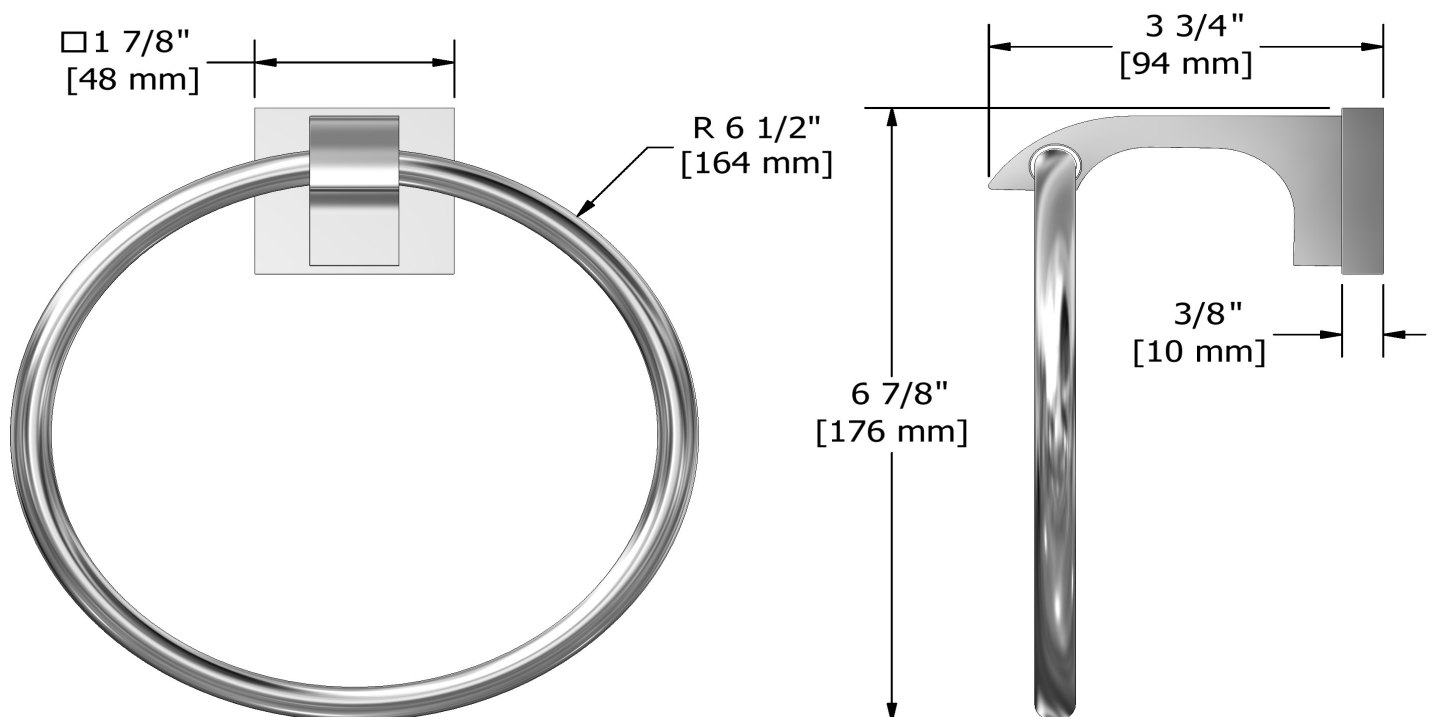

Specifications

Description

- 4 anchor points

Available colors

- C : Chrome
- BN : Brushed Nickel (PVD)
- PN : Polished Nickel (PVD)

Towel ring
Z07

Sizes, models and finishes may differ from those presented.