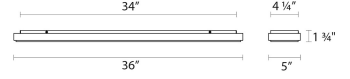

Project:

Dazzle LED Bath Bar Spec Sheet

SKU: 2562.01 Learn more at:
<https://sonnemanlight.com/dazzle-led-bath-bar>

Description: Glittering and alive, LED points of light refract through hundreds of crushed and fused glass nuggets that dance and shimmer in a spectacular display. Also available as a [Pendant](#), [Surface Mount](#), and [Slim Bath Bar](#).

Type #:

Dimensions

Height:	5"
Width:	36"
Extends:	1.75"
Minimum Extension:	1.75"
Maximum Extension:	1.75"
Size:	36"
Canopy/Backplate/Base Depth:	34
Canopy/Backplate/Base Height:	4.25

Electrical Specs

Bulb(s) Included?:	Yes
Bulb 1 Type:	Integral LED
Input Voltage:	120VAC
Wattage:	40
Initial Lumens:	2400
Color Temperature:	3000K
CRI:	80
Power Supply Type:	Transformer
Power Supply Quantity:	1
Power Supply Location:	Outlet Box
Dimming Type:	ELV
Bulb Max Wattage:	40

Installation

Installation:	Licensed electrician required
Installation Orientation:	Any Orientation

Shipping

Carton 1 L x W x H:	42" X 11" X 8"
Carton 1 Gross Weight:	18 LBS

Shade

Shade 1 Material:	Crushed Glass
-------------------	---------------