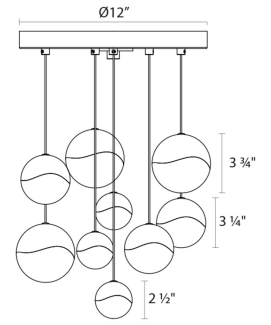

Project:

Grapes LED Pendant Spec Sheet

SKU: 2916.01-LRG Learn more at:
<https://sonnemanlight.com/grapes-led-pendant>

Description: Grapes are luminous LED spheres in multiple sizes, arrayed in precise or random patterns, in clusters, or as single points of light. Seen from the middle or above, the crystal appears clear with a subtle luminance. Moving below, the crystal facets become increasingly apparent, refracting the light into a dazzling radiance.

Type #:

Dimensions

Height:	3.75"
Diameter:	13.75"
Canopy/Backplate/Base:	12"
Hanging Details:	10' Adjustable Cord
Shape:	Round Canopy
Size:	9-Light Large
Canopy/Backplate/Base Height:	0.5

Electrical Specs

Installation

Installation:	Licensed electrician required
Sloped Ceiling Compatible?:	Compatible

Shipping

Carton 1 L x W x H:	16" X 16" X 12"
Carton 1 Gross Weight:	24 LBS
Fixture Weight:	24

Shade

Shade 1 Material:	Glass Lens
-------------------	------------