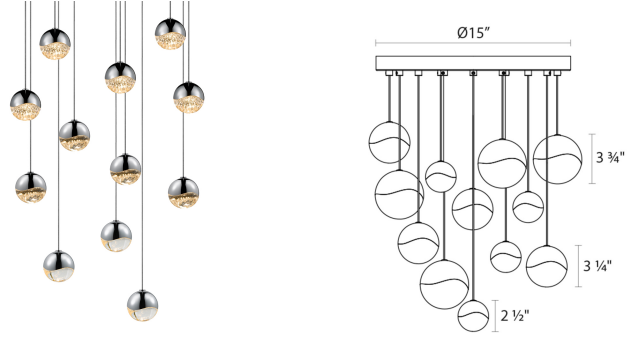

## Grapes LED Pendant Spec Sheet

SKU: 2917.01-SML Learn more at:  
<https://sonnemanlight.com/grapes-led-pendant>

Description: Grapes are luminous LED spheres in multiple sizes, arrayed in precise or random patterns, in clusters, or as single points of light. Seen from the middle or above, the crystal appears clear with a subtle luminance. Moving below, the crystal facets become increasingly apparent, refracting the light into a dazzling radiance.

### Dimensions

Height:	2.5"
Diameter:	15.5"
Canopy/Backplate/Base:	15"
Hanging Details:	10' Adjustable Cord
Shape:	Round Canopy
Size:	12-Light Small
Canopy/Backplate/Base Height:	0.5

### Shade

Shade 1 Material:	Glass Lens
-------------------	------------