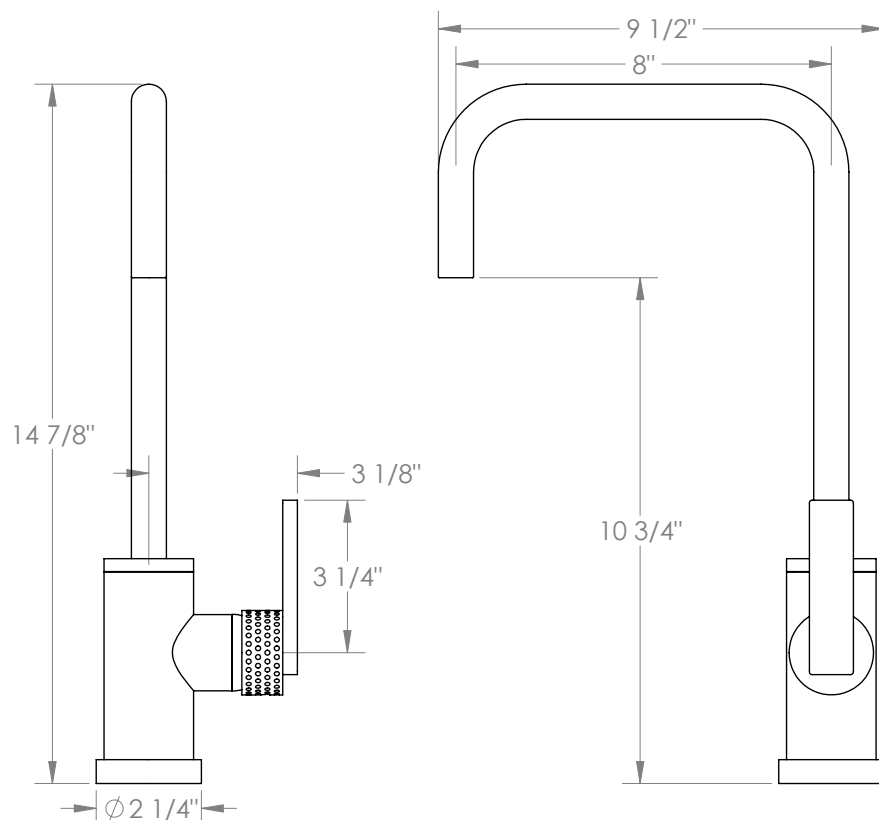

WATERMARK

BROOKLYN, NEW YORK

Lily
71-7.3-LLP5

Deck Mounted, Monoblock Kitchen Faucet

- Fits Deck Up To 1-1/2" Thick
- Recommended Mounting Hole: 1-3/8"
- All Lead-Free Brass Construction
- Flow Rate: 1.75 GPM
- Ceramic Mixing Cartridge
- 360° Rotating Spout
- Professional Installation Required

Available in all finishes shown on the [Watermark Designs website](#)

Meets the applicable requirements of ASME A112.18.1-2005/CSA B125.1-05, entitled "Plumbing Supply Fittings".

Watermark Designs reserves the right to make revisions without notice to produce specifications. All product dimensions are nominal.